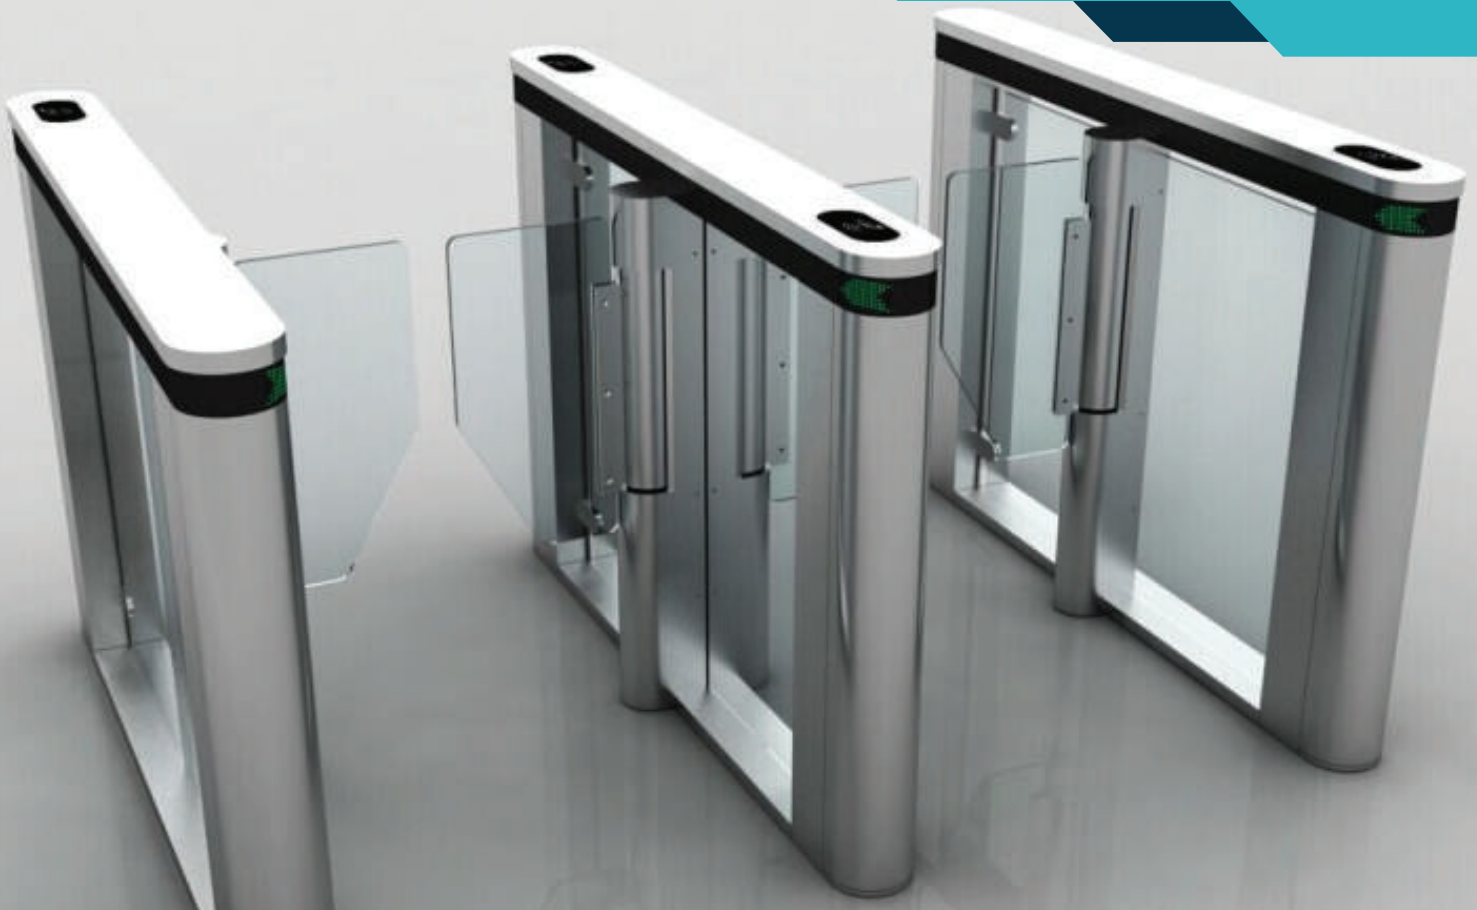

Trusted by Professionals Since 1989

ELID Swing Gate

EGSH-8008

we make YOUR world secure 🔑

EGSH-8008 Swing gate is a high tech turnstile which mainly provides intelligent management for passengers. This product is exquisitely designed complete with high level function, suitable for high-End condominium, intelligent buildings, hotel, subway, port and club, etc.

Technical Parameters

- Housing material: standard 304 stainless steel
- Thickness : 2.0mm thickness
- Working voltage: A AC220 ±10% V/50 ±10% HZ
- Driving motor: Servo motor
- Size:L1600*W160*H1060mm
- Swing length:290 mm
- Max Passage width: 1200mm
- Direction: single or bi-directional (optional)
- Working environment: indoor/outdoor (with a tent over) -10 70
- Relative humidity: ≤90% coagulation free
- Time of opening/closing: 1 second
- Pass speed: 40 persons/min (open), 25-30 persons/min (closed)
- Time to work after power on: 3 seconds
- Reset time after break down: 10 seconds
- Normal running life: more than 5 million
- Communication interface: standard RS485 interface, distance ≤1200m
- Input interface: +12V level signal or pulse width>100ms 12V pulse, drive current>10mA